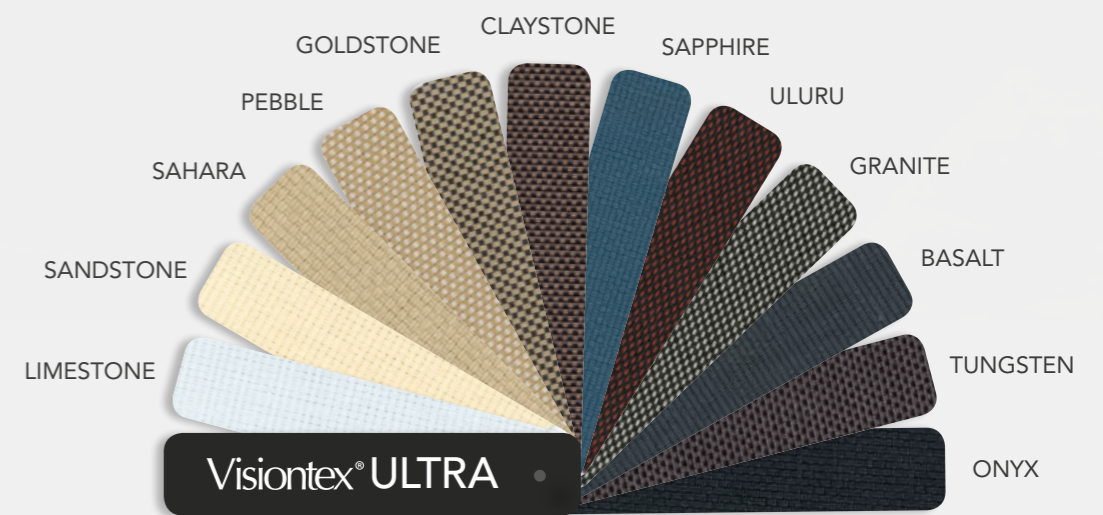

External Yarn

UV-R block up to 99%

Rain block up to 99%<sup>†</sup>

Wind block up to 99%<sup>†</sup>

FR Rated - Self Extinguishing

Safeguarding Health

\*NO harmful substances – Lead, Mercury, Chromium FREE – Odourless.  
 † Colours are indicative only and fabric swatch recommended for final selections.

‡ All colours available 305cm, select colours 270cm and 320cm width.  
 \*Warranty conditions apply.

† † Note all results can vary +/- 5%. Excessive movement of the fabric due to heavy winds and rain can increase the chance of more water penetrating through the fabric.