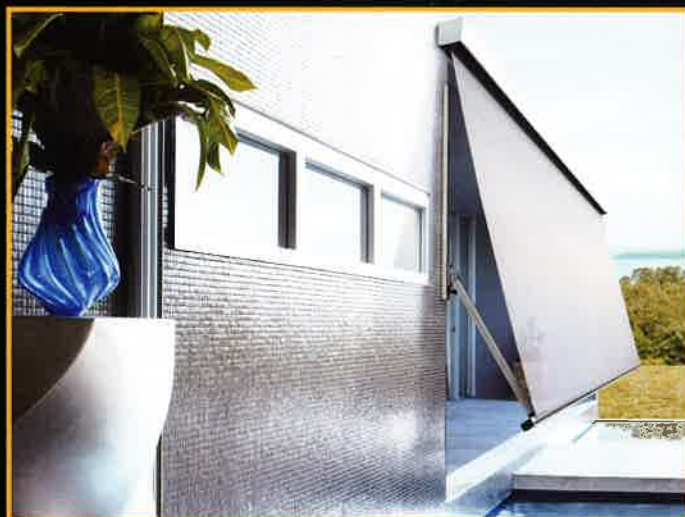

Bartlett Pivot Arm Awning

This style of awning is a heavy duty contemporary design ideally suited to larger windows where the awning needs to project away from the building to allow the windows to open. A premium style awning, the pivot arms have a modern anodized finish to complement the hardware of the blind.

Available in mesh, acrylic and canvas fabrics.