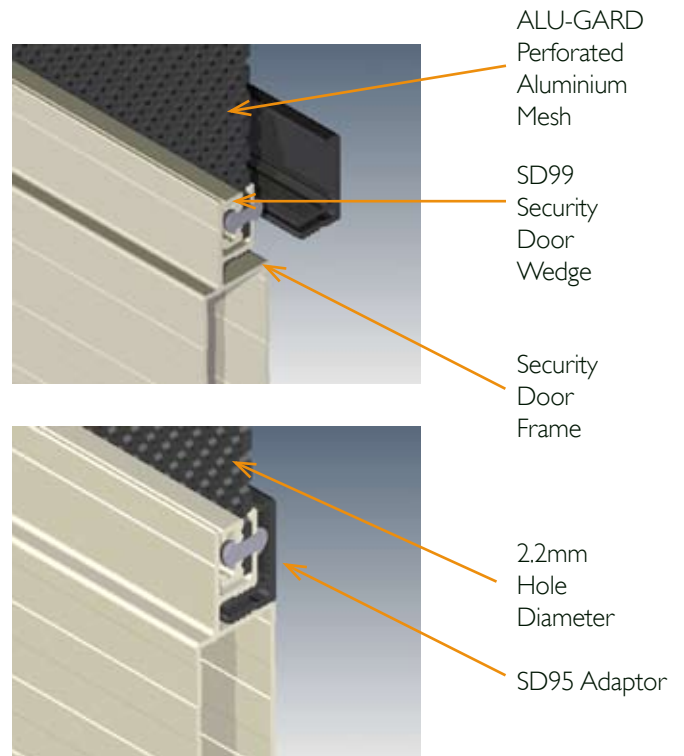

ALU-GARD Security Screens are suitable for a wide range of residential and commercial applications including the following:

- Hinged Doors
- Sliding Doors
- Security Window Screens
- Balustrade
- Fencing

All fixings are covered with an adaptor ensuring a smooth and clean finished product.

Choice of Stylish Colours

With ALU-GARD products, matching the colour to existing door and window frames is not a problem. A full range of powder coated colours along with anodised finishes are readily available from your ALU-GARD dealer.

ALU-GARD Test Performances

The ALSPEC ALU-GARD Screen Door System has been tested in an approved NATA test rig to Australian Standards AS5041-2003 for hinged security doors.

Knife Shear Test	PASS
Dynamic Impact Test	PASS
Jemmy Test	PASS